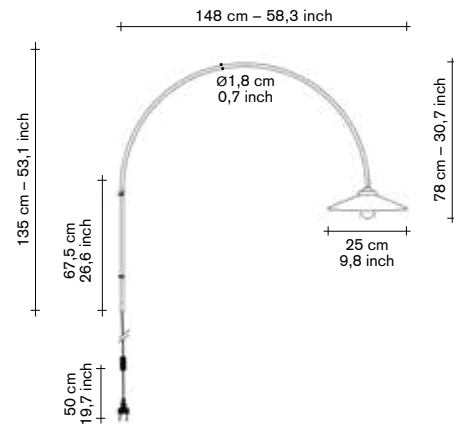

hanging lamps n°1/2/3/4
by muller van severen

hanging lamp n°3

colours — hanging lamp n°3

ivory	menie red	black
V9015030I	V9015030R	V9015030Z