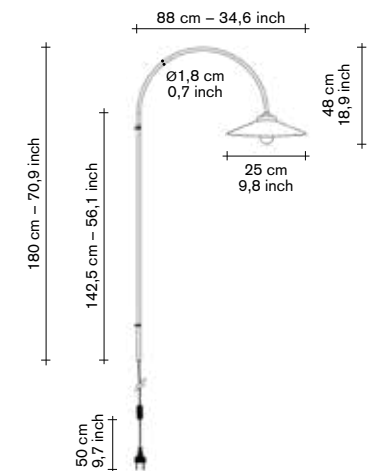

hanging lamp n°2

colours — hanging lamp n°2

unlacquered	green	blue	black	brass	curry
V9015015U	V9015015G	V9015015B	V9015015Z	V9015015M	V9015015C