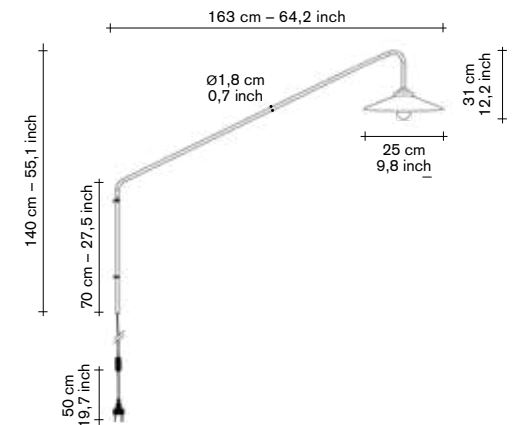

hanging lamp n°1/brass

— colours

V9015014M