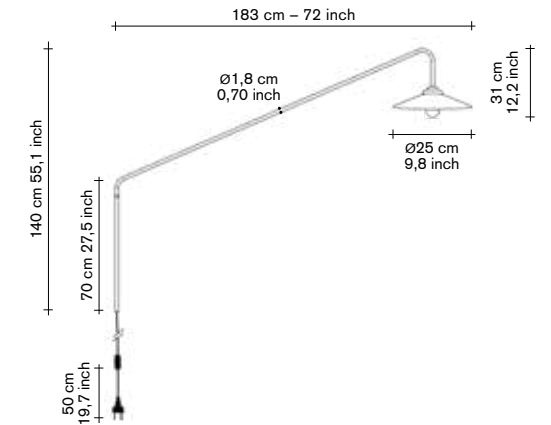

hanging lamp n°1

colours — hanging lamp n°1

unlacquered	green	blue	black	curry
V9015014U	V9015014G	V9015014B	V9015014Z	V9015014C