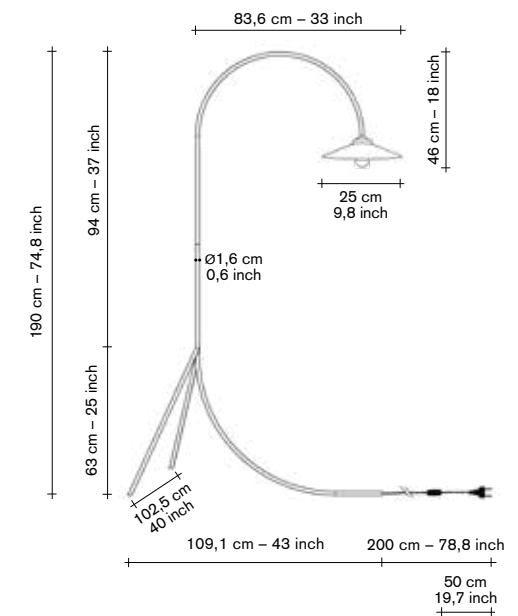

				
black	blue	green	brass	ivory
V9015032Z	V9015032B	V9015032G	V9015032M	V9015032I

standing lamp n°1
by muller van severen

standing lamp n°1

standing lamp n°1

material:

- lamp frame in steel tube 16mm or brass tube 16mm.
- powder coated finish.
- lamp socket has a brass colour.
- lamp shade in white glass.
- LED light bulb / half mirror.