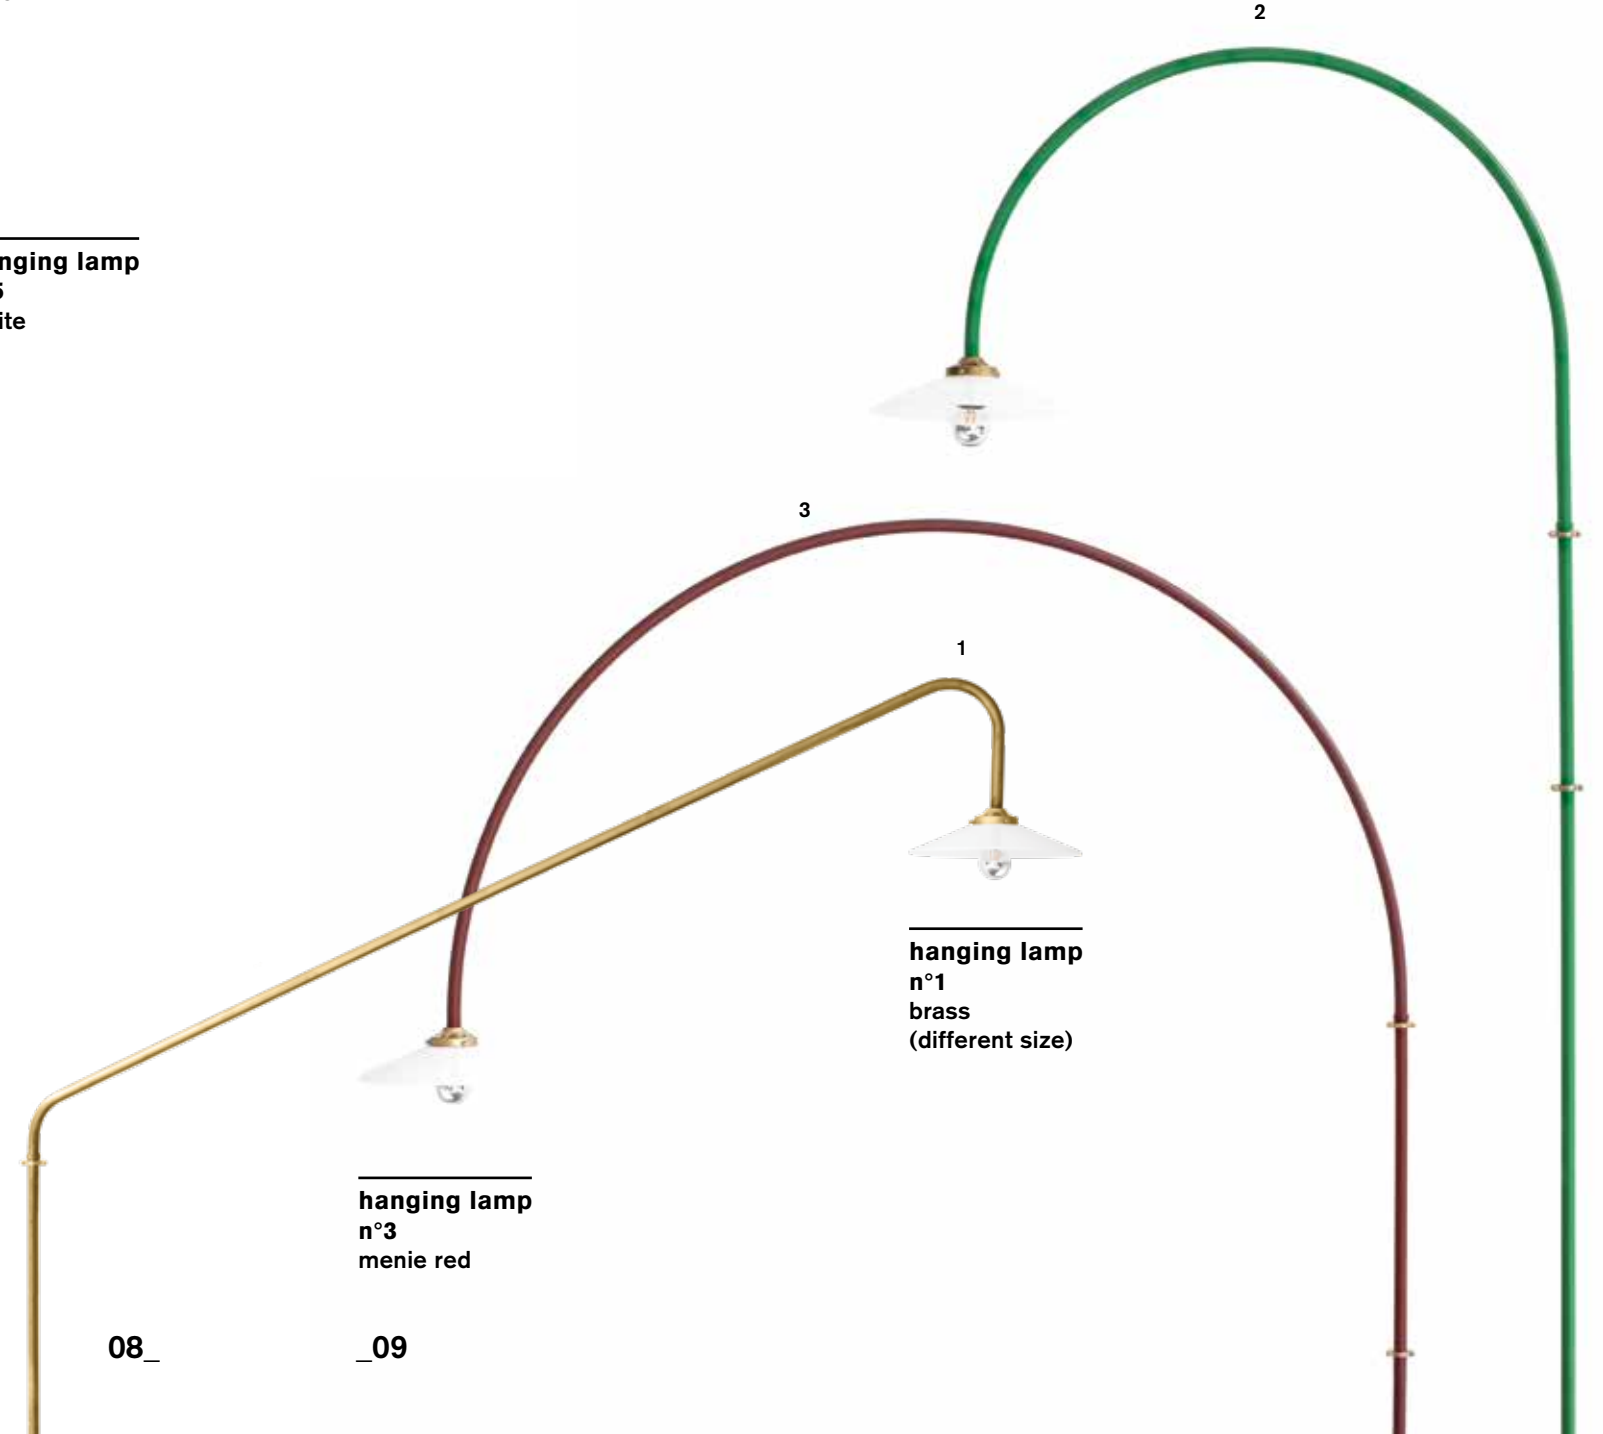

hanging lamp
n°4
blue

hanging lamp
n°5
white

hanging lamp
n°1
brass
(different size)

hanging lamp
n°3
menie red