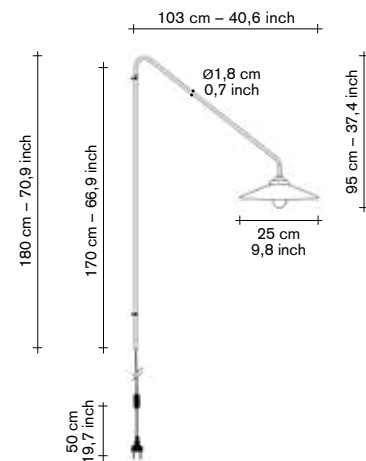

hanging lamp n°4

colours — hanging lamp n°4

blue	black	brass
V9015031B	V9015031Z	V9015031M