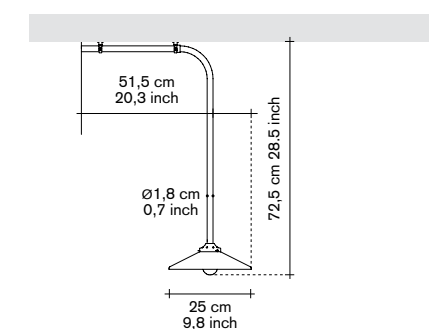

ceiling lamp n°3

colours — ceiling lamp n°3

brass	black
V9018003M	V9018003Z