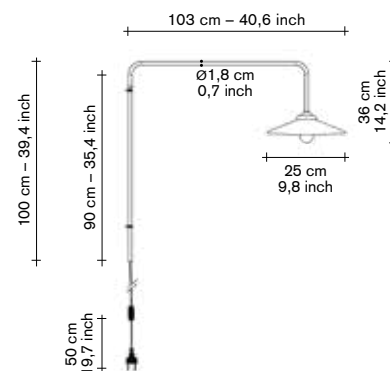

hanging lamp n°5

colours — hanging lamp n°5

black	blue	green	brass	ivory
V9015032Z	V9015032B	V9015032G	V9015032M	V9015032I