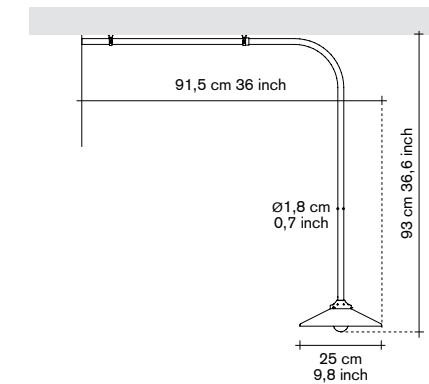

ceiling lamp n°3

colours — ceiling lamp n°3

brass	black
V9018003M	V9018003Z