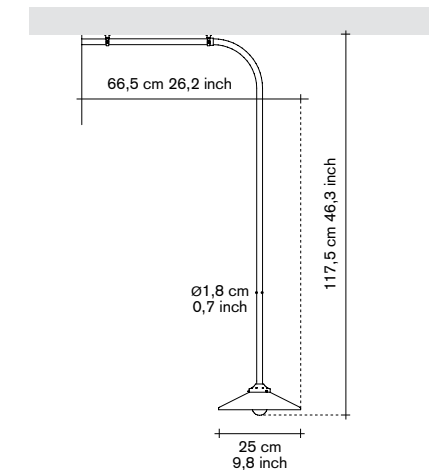

ceiling lamp n°3

colours — ceiling lamp n°3

brass	black
V9018003M	V9018003Z